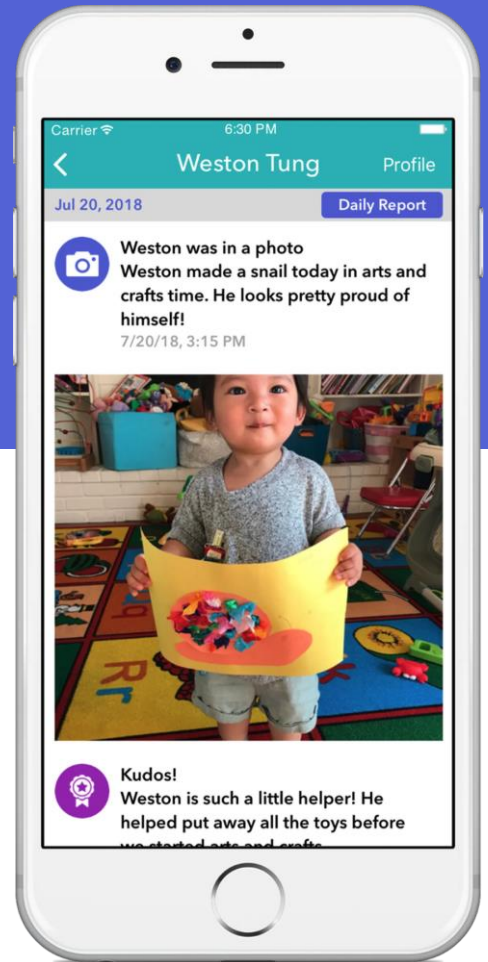

Meet brightwheel, a window into your child's day

Our center has partnered with brightwheel, the leading early education technology, to help us deliver an enriching childcare experience to our students and families!

What you can expect from brightwheel

- ✔ Secure tool for attendance tracking
- ✔ More, real-time visibility into your child's day with photos, videos, and updates
- ✔ An easier way to stay connected to your child's learning and development
- ✔ Easy on-line tuition payments with auto-draft options
- ✔ A single app for you to stay connected to all aspects of our center

What's next

Be on the lookout for an invitation to join our center on brightwheel! The invitation will include a link for you to set up your account. See you there!

“My son just started daycare and I was so nervous, but being able to see the pictures and different notes about him from the teacher and being able to message them back gives me peace of mind. I love it!”